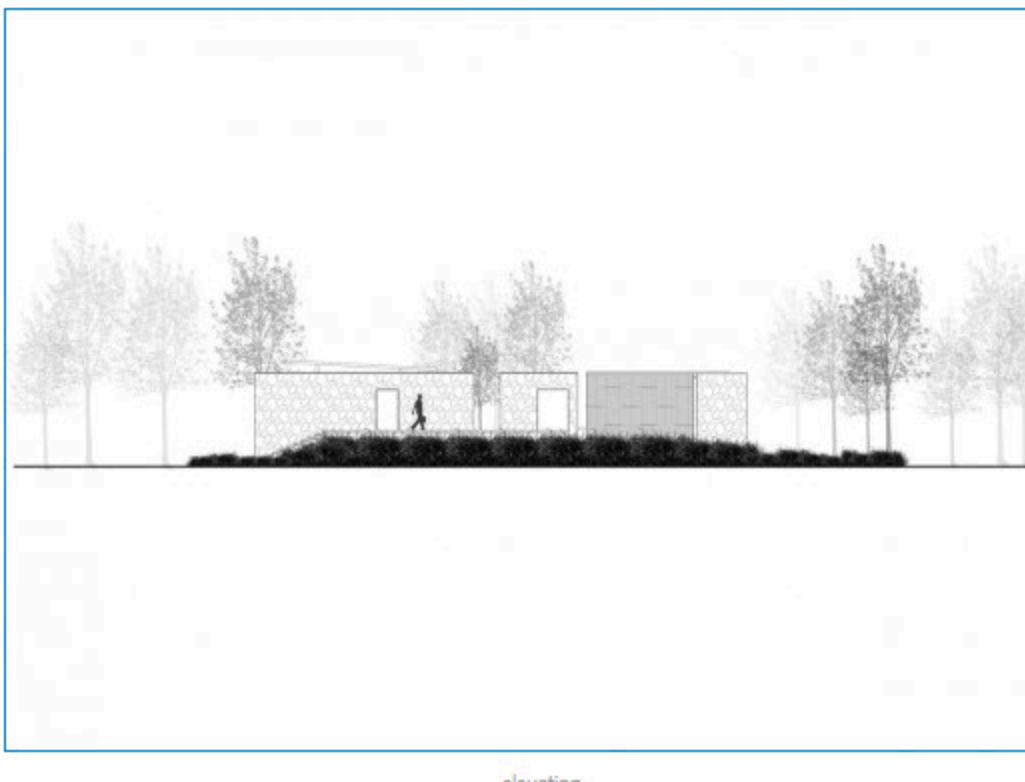

While these two showrooms display a solid character, the sales office in front of the site, on the other hand, conveys a light and airy feeling with exposed steel structure and full height frameless glazed paneling. Through the large glazed paneling on the front façade, one can view both the garden area and sample room units within.